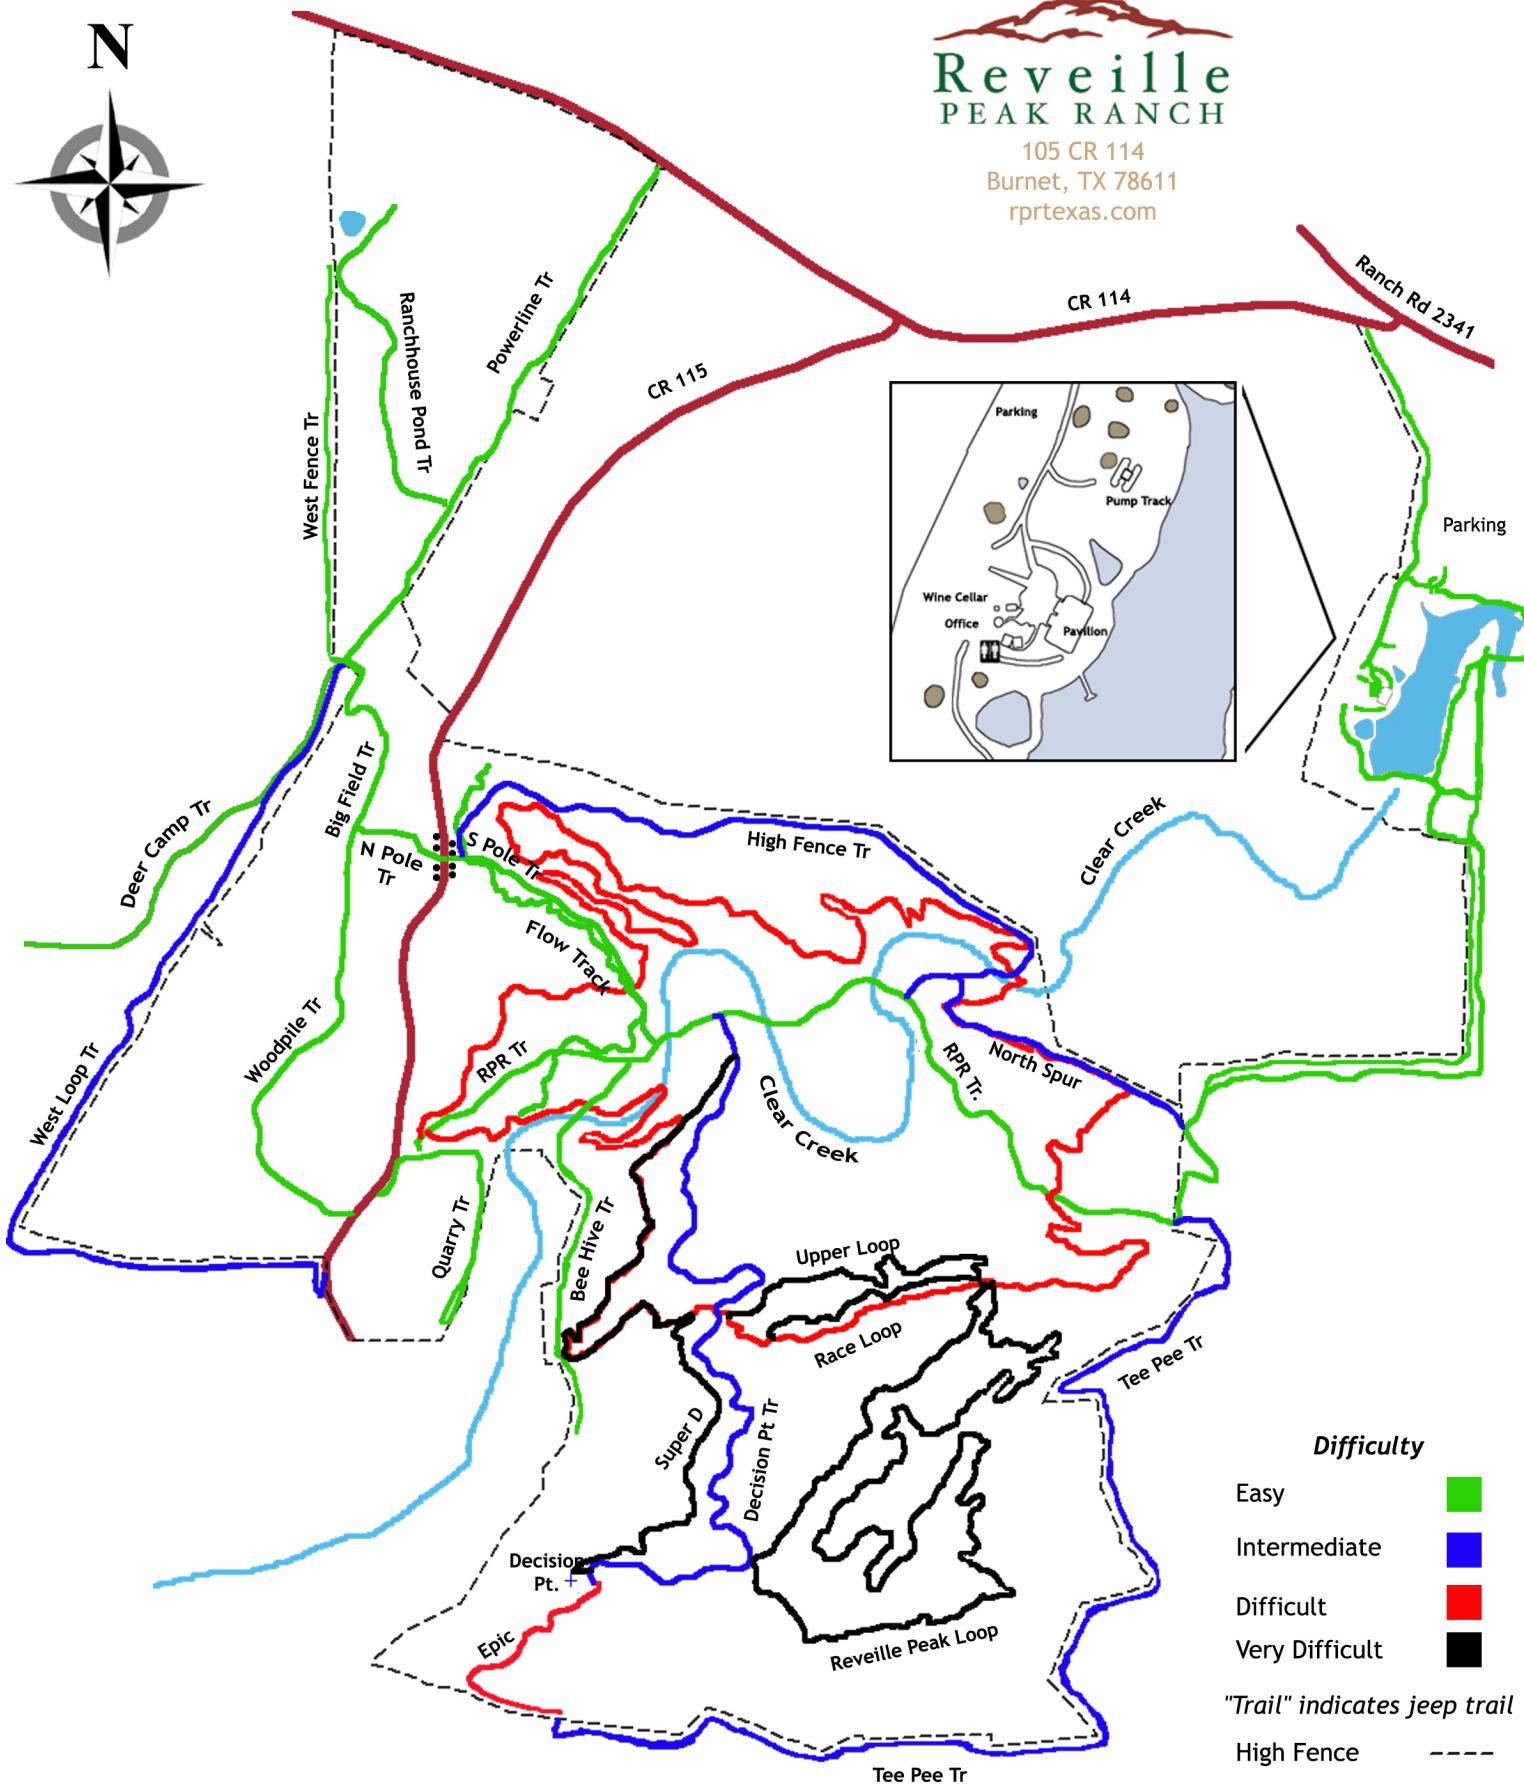

# Reveille PEAK RANCH

105 CR 114  
Burnet, TX 78611  
rprtexas.com

### Difficulty

- Easy █
- Intermediate █
- Difficult █
- Very Difficult █

"Trail" indicates jeep trail

High Fence